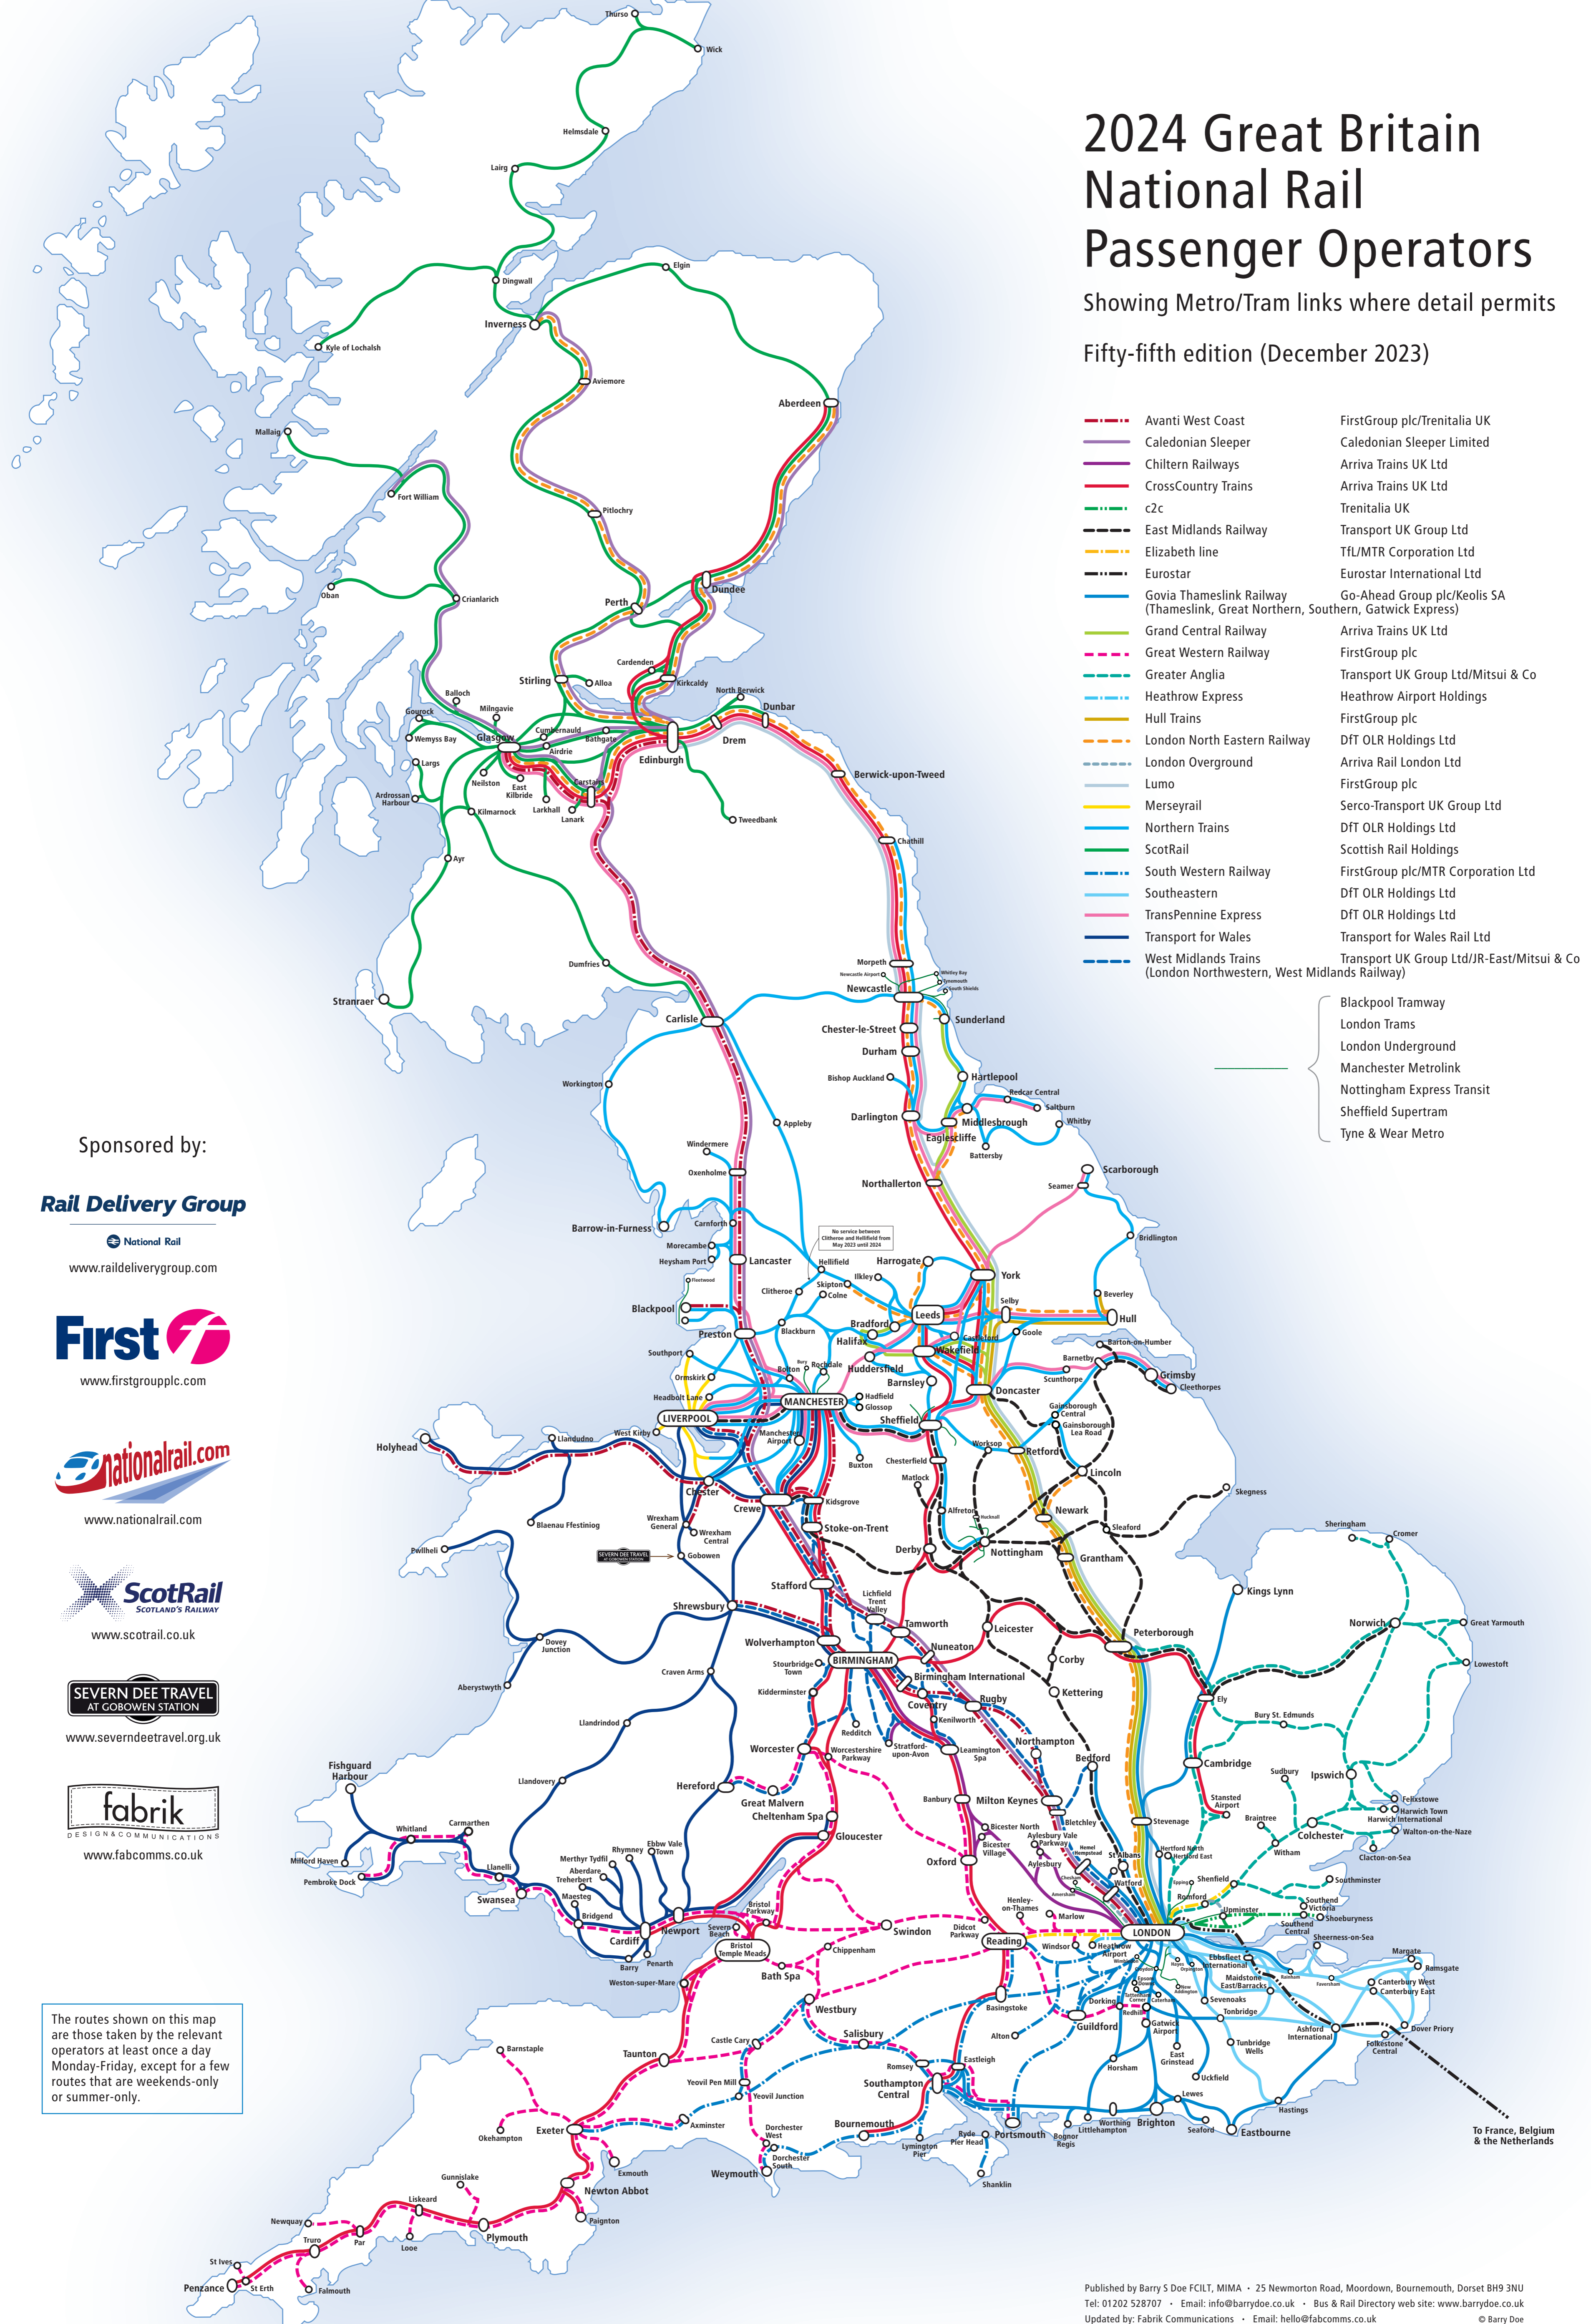

2024 Great Britain National Rail Passenger Operators

Showing Metro/Tram links where detail permits

Fifty-fifth edition (December 2023)

- | | |
|--|--|
| Avanti West Coast | FirstGroup plc/Trenitalia UK |
| Caledonian Sleeper | Caledonian Sleeper Limited |
| Chiltern Railways | Arriva Trains UK Ltd |
| CrossCountry Trains | Arriva Trains UK Ltd |
| c2c | Trenitalia UK |
| East Midlands Railway | Transport UK Group Ltd |
| Elizabeth line | TfL/MTR Corporation Ltd |
| Eurostar | Eurostar International Ltd |
| Govia Thameslink Railway (Thameslink, Great Northern, Southern, Gatwick Express) | Go-Ahead Group plc/Keolis SA |
| Grand Central Railway | Arriva Trains UK Ltd |
| Great Western Railway | FirstGroup plc |
| Greater Anglia | Transport UK Group Ltd/Mitsui & Co |
| Heathrow Express | Heathrow Airport Holdings |
| Hull Trains | FirstGroup plc |
| London North Eastern Railway | DfT OLR Holdings Ltd |
| London Overground | Arriva Rail London Ltd |
| Lumo | FirstGroup plc |
| Merseyrail | Serco-Transport UK Group Ltd |
| Northern Trains | DfT OLR Holdings Ltd |
| ScotRail | Scottish Rail Holdings |
| South Western Railway | FirstGroup plc/MTR Corporation Ltd |
| Southeastern | DfT OLR Holdings Ltd |
| TransPennine Express | DfT OLR Holdings Ltd |
| Transport for Wales | Transport for Wales Rail Ltd |
| West Midlands Trains (London Northwestern, West Midlands Railway) | Transport UK Group Ltd/JR-East/Mitsui & Co |

- Blackpool Tramway
- London Trams
- London Underground
- Manchester Metrolink
- Nottingham Express Transit
- Sheffield Supertram
- Tyne & Wear Metro

Sponsored by:

Rail Delivery Group

www.raildeliverygroup.com

www.firstgroupplc.com

www.nationalrail.com

www.scotrail.co.uk

www.severndeetravel.org.uk

www.fabcomms.co.uk

The routes shown on this map are those taken by the relevant operators at least once a day Monday-Friday, except for a few routes that are weekends-only or summer-only.